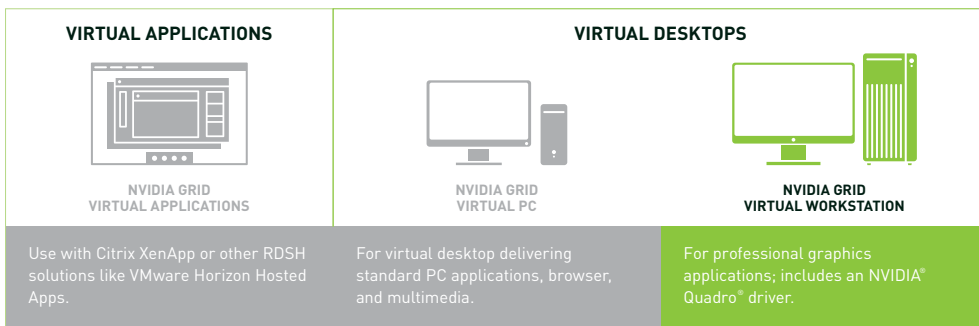

For more information visit www.nvidia.com/grid

© 2016 NVIDIA Corporation. All rights reserved. NVIDIA, the NVIDIA logo, NVIDIA GRID, Quadro, and Tesla are trademarks and/or registered trademarks of NVIDIA Corporation. All company and product names are trademarks or registered trademarks of the respective owners with which they are associated. Features, pricing, availability, and specifications are all subject to change without notice. AUG16