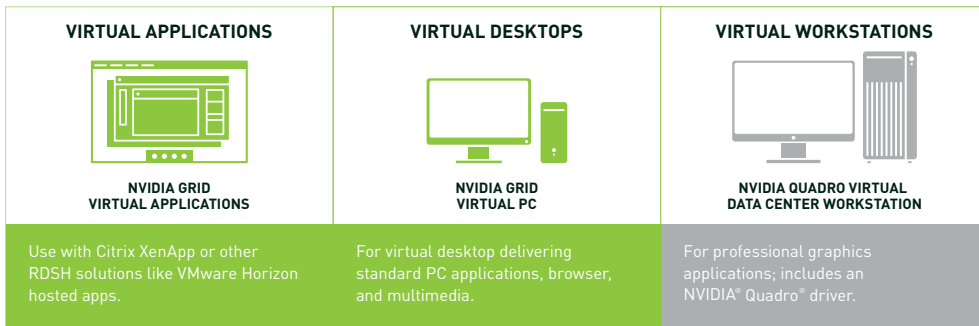

Reduce help desk support costs with performance that delights users.

Enable secure, work-from-anywhere workstyles and BYOD.

<sup>1</sup> Data from Lakeside Software’s SysTrack Community, 2017

NVIDIA virtual GPU solutions lets IT centralize apps and data and provide users with virtual workspaces that are optimized for every worker, with greater security and accessibility on any device—even smartphones and tablets.

NVIDIA GRID Virtual PC brings proven performance to the data center. IT can finally virtualize 100% of its users, achieving dramatically lower cost per desktop and eliminating effort spent managing PCs.