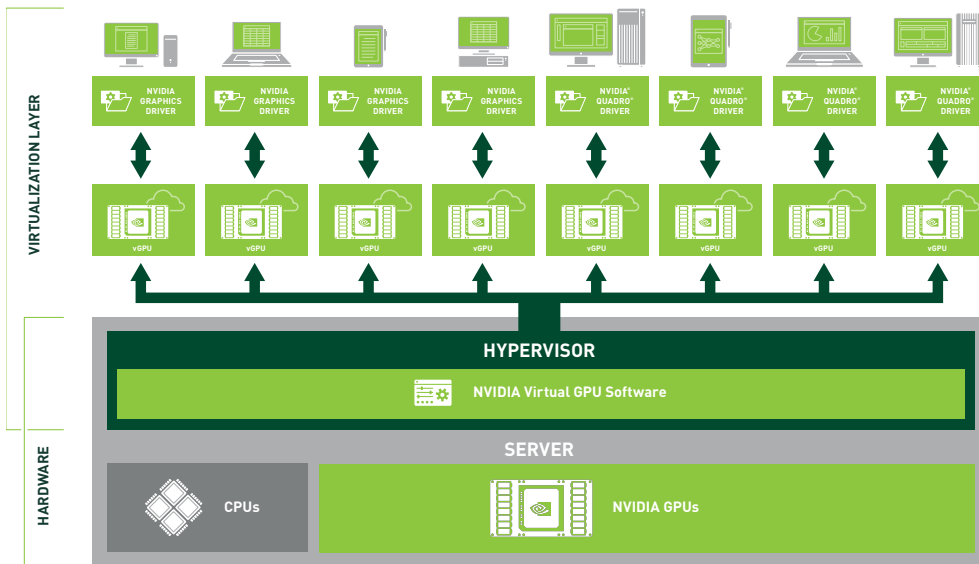

### NVIDIA GRID Virtual PC

NVIDIA® Tesla® GPU accelerators deliver immersive, virtual workspaces for every user. Mobile professionals and office workers can finally enjoy virtual desktops with a premium experience that’s optimized for Windows 10 and office applications—and performance that’s as good as a physical PC.

Reduce help desk support costs with performance that delights users.

Enable secure, work-from-anywhere workstyles and BYOD.

<sup>1</sup> Data from Lakeside Software’s SysTrack Community, 2017

NVIDIA virtual GPU solutions lets IT centralize apps and data and provide users with virtual workspaces that are optimized for every worker, with greater security and accessibility on any device—even smartphones and tablets.

NVIDIA GRID Virtual PC brings proven performance to the data center. IT can finally virtualize 100% of its users, achieving dramatically lower cost per desktop and eliminating effort spent managing PCs.