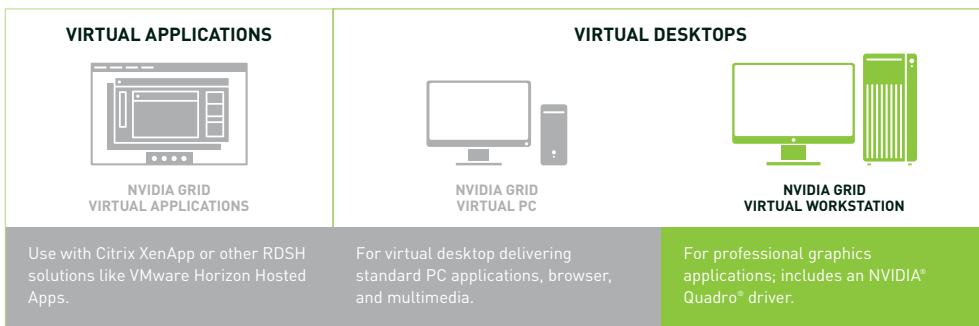

For more information visit www.nvidia.com/grid

© 2016 NVIDIA Corporation. All rights reserved. NVIDIA, the NVIDIA logo, NVIDIA GRID, Quadro, and Tesla are trademarks and/or registered trademarks of NVIDIA Corporation. All company and product names are trademarks or registered trademarks of the respective owners with which they are associated. Features, pricing, availability, and specifications are all subject to change without notice. AUG16