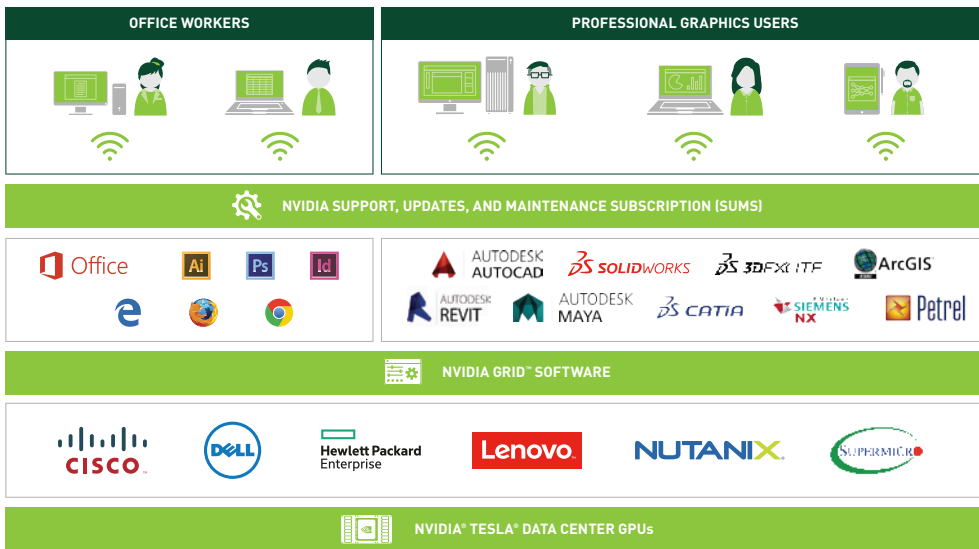

## NVIDIA GRID™ VIRTUAL WORKSTATION: SECURE, POWERFUL, PROFESSIONAL GRAPHICS, VIRTUALIZED

NVIDIA GRID™ Virtual Workstation extends the benefits of NVIDIA® Quadro® GPUs to deliver superior performance from the data center that maximizes workforce productivity, security, and IT manageability.

### Transforming the Workstation

You need to work and compete in an increasingly global marketplace and securely bring together resources found both inside and outside your enterprise. To meet these challenges, more organizations are tapping into the power of virtualization. It lets you untether the workstation from the confines of physical location, delivering resources from the cloud, accessible securely on any device, anywhere.

### Benefits of NVIDIA GRID

Deliver workstation-class performance that's accessible on any device, anywhere.

Eliminate serial workflows that inhibit power-user productivity and business agility.

Enable geographically dispersed teams to collaborate in real-time.

Reduce help desk support costs with performance that delights the most demanding users.

Securely collaborate with contractors and partners with reduced threat of data loss / leakage.

NVIDIA GRID Virtual Workstation extends the trusted benefits of Quadro to deliver a true graphics-accelerated data center. This lets IT virtualize any application—including ESRI ArcGIS Pro, Siemens NX, Dassault Systèmes SOLIDWORKS, and Autodesk AutoCAD—from the data center with a workstation-class user experience.