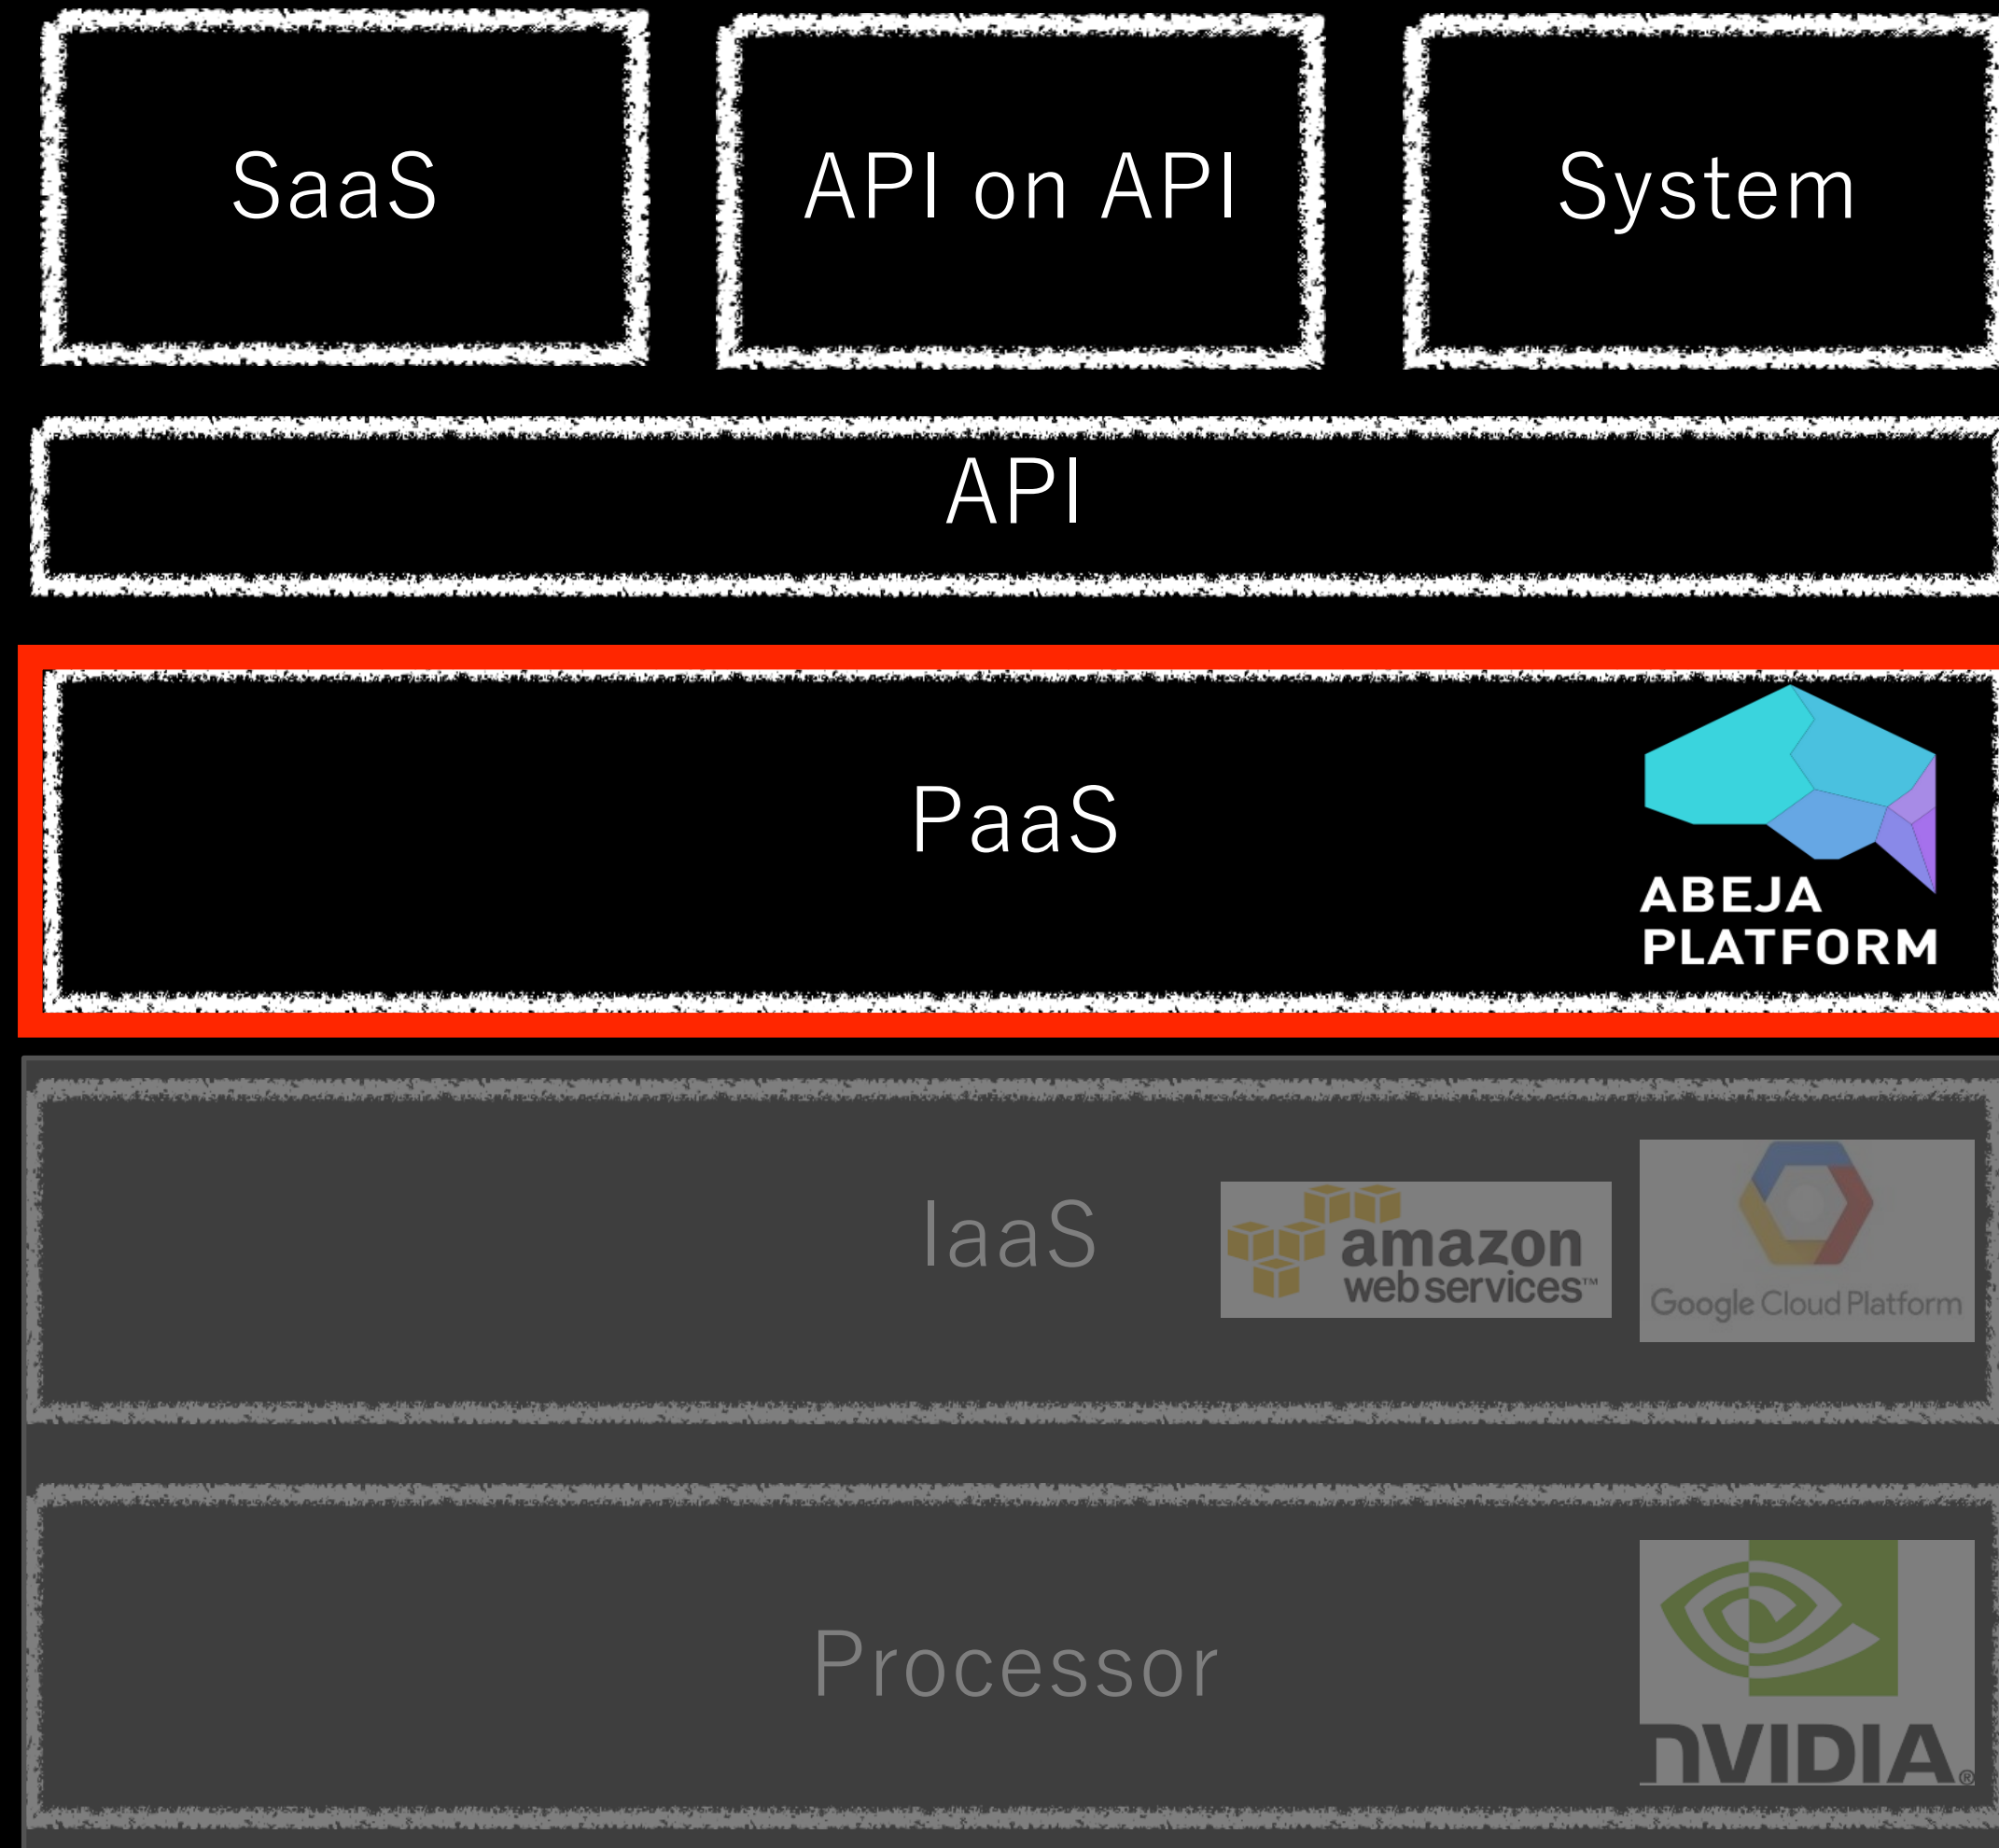

AGENDA

1. ABEJA Platform

2. Case Studies

3. Client Benefits

An aerial, high-angle photograph of a city street. The street is wide and paved, with a bus and several cars visible. On the right side, there is a car wash with a white van parked in front of it. Buildings of various heights and styles line both sides of the street. The lighting suggests it might be late afternoon or early morning, with long shadows and a warm glow. The text 'AGENDA' is overlaid in the top left, and three numbered items are listed in the center-left area.

Deploy

3 Fully-managed infrastructure of AI including GPU

1. Fully-scalable data collection and automatic annotation

Data Lake

Annotation Tools

Full Scalable

Auto-Annotation

2. Automate model management and deployment

**Validate
accuracy of
algorithm**

**Control
versions of
algorithms**

**Compare most
accurate
algorithms**

**Convert
Web API's**

**Automate
Deploy**

3. Fully-managed infrastructure of AI including GPU

Auto Scaling

expand or reduce the usage of the infrastructure

Easy Management

Simplify workload and user authority checks

The biggest AI Platform Ecosystem In Japan

AGENDA

An aerial, high-angle photograph of a city street. The street is wide and paved, with several lanes. On the left side, there are tall, multi-story brick buildings with many windows. On the right side, there are shorter buildings, including one with a red roof and a car wash. A white van is parked in front of the car wash. In the distance, a tall skyscraper is visible against a clear sky. The overall scene is a busy urban environment.