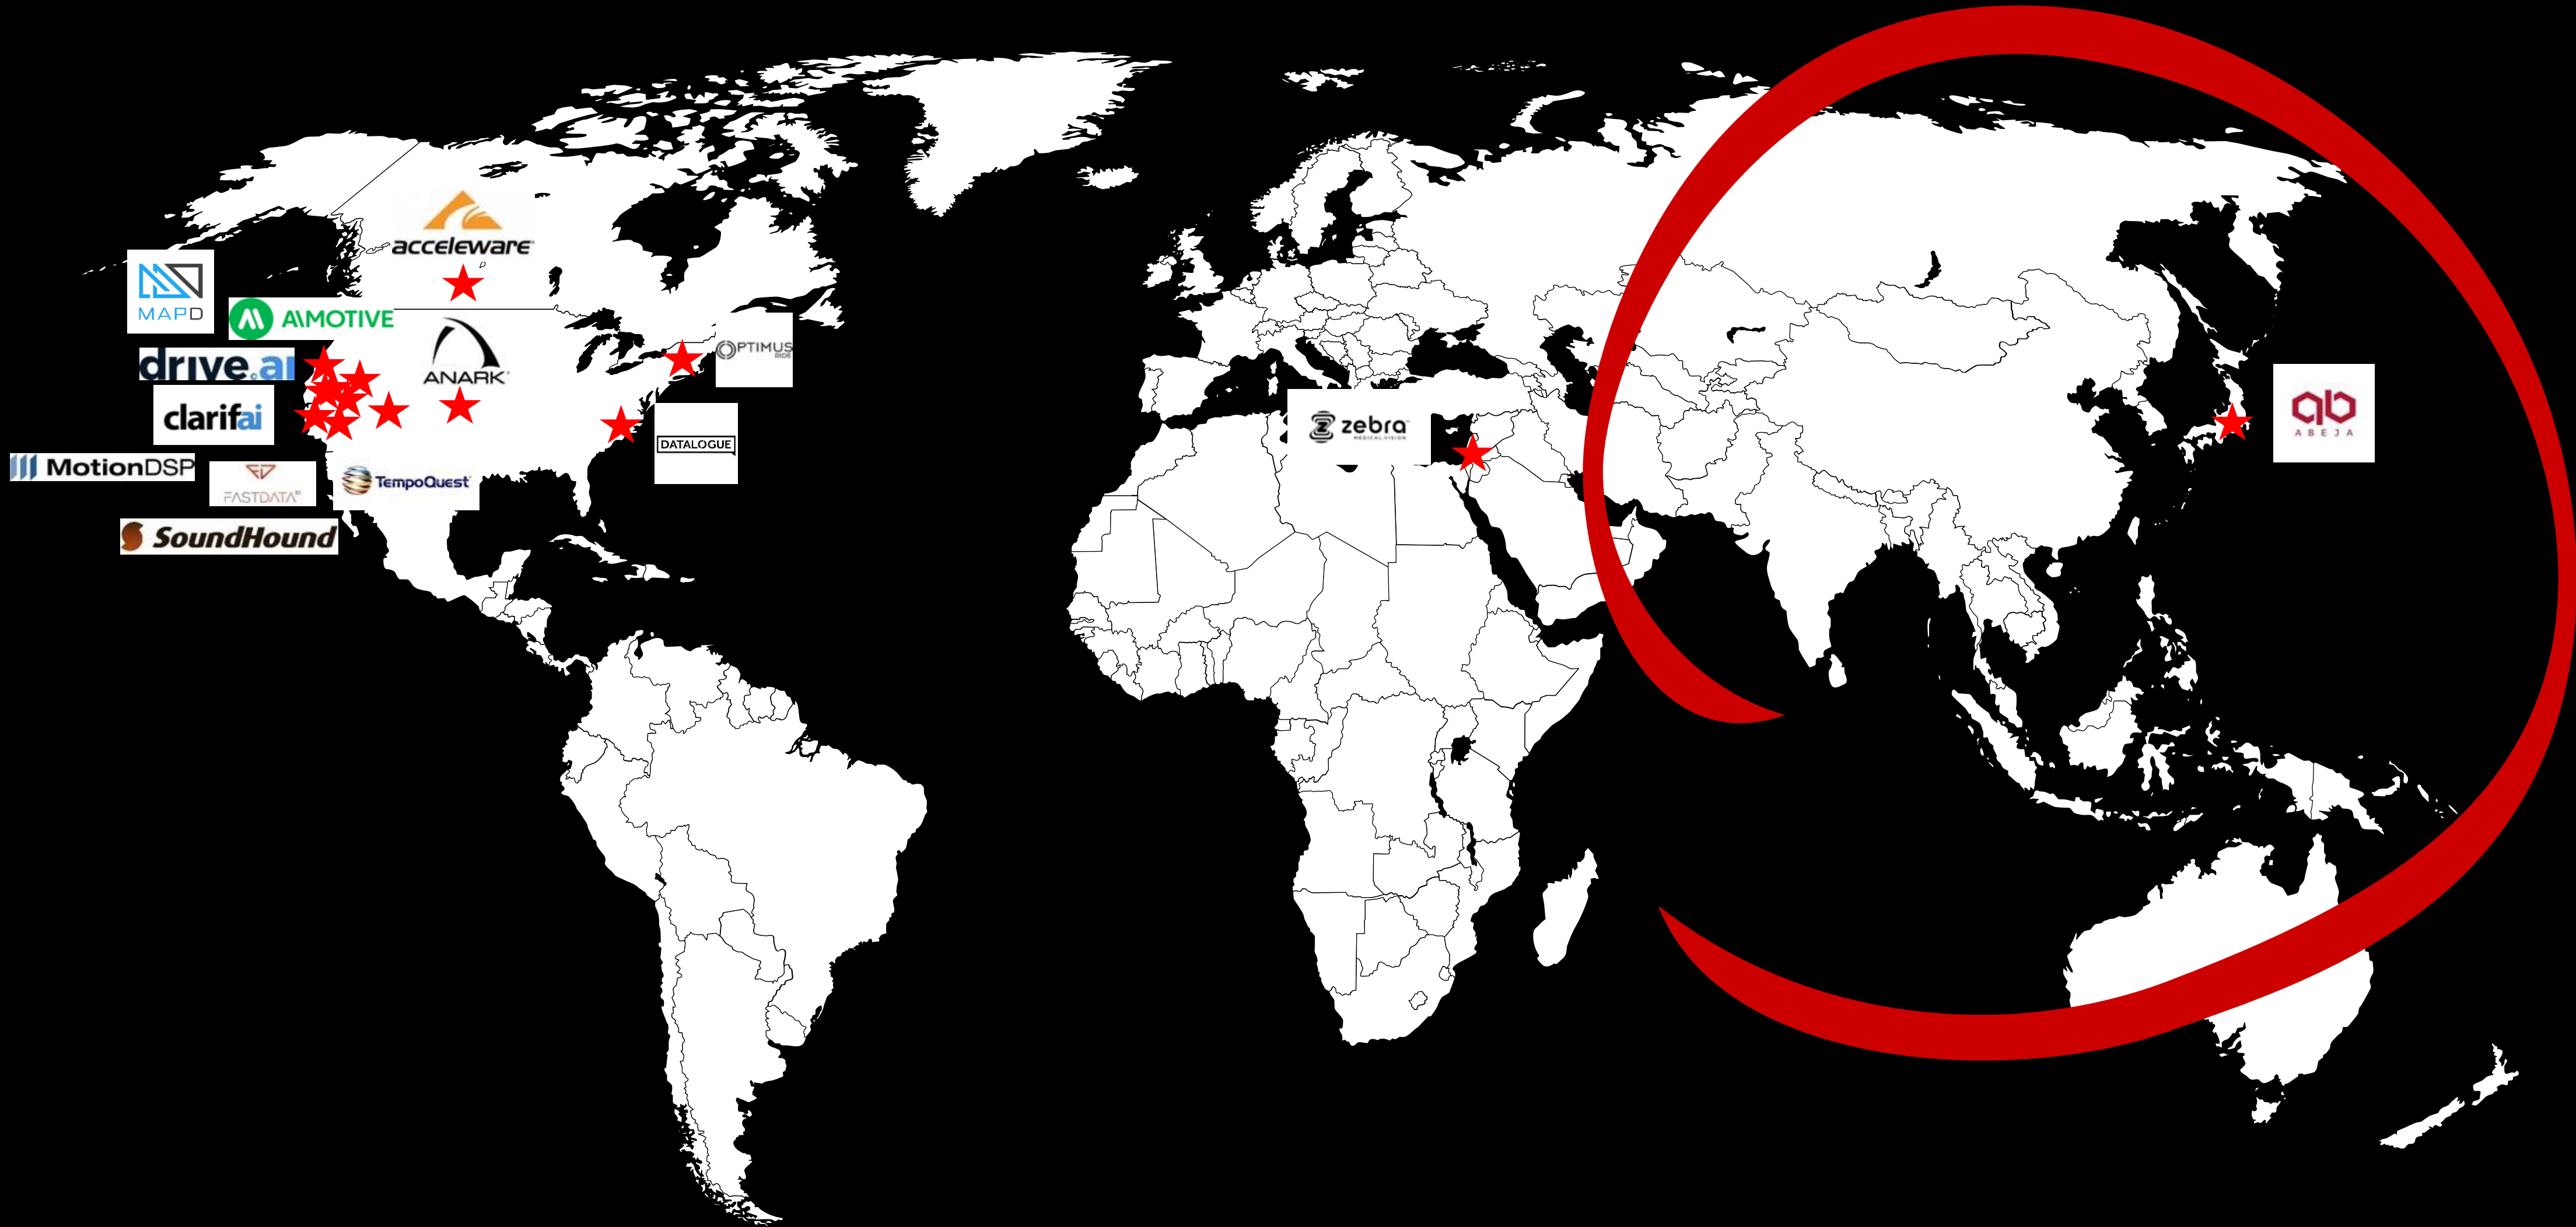

End to End Deep Learning Platform for every Industry

NAOKI TONOGI
ABEJA SINGAPORE

ABEJA is NVIDIA's first unlisted investment Asia

An aerial, high-angle view of a city street, likely in New York City, showing a mix of brick and modern buildings, traffic lights, and a few vehicles. The street is wide and has multiple lanes. The lighting is bright, suggesting daytime. The text is overlaid on the left side of the image.

AGENDA

1. ABEJA Platform

2. Case Studies

3. Client Benefits

An aerial, high-angle photograph of a city street. The street is wide and paved, with a bus and several cars visible. On the right side, there is a car wash with a white van parked in front of it. Buildings of various heights and styles line both sides of the street. The lighting suggests it might be late afternoon or early morning, with long shadows and a warm glow. The text 'AGENDA' is overlaid in the top left, and three numbered items are listed in the center-left area.