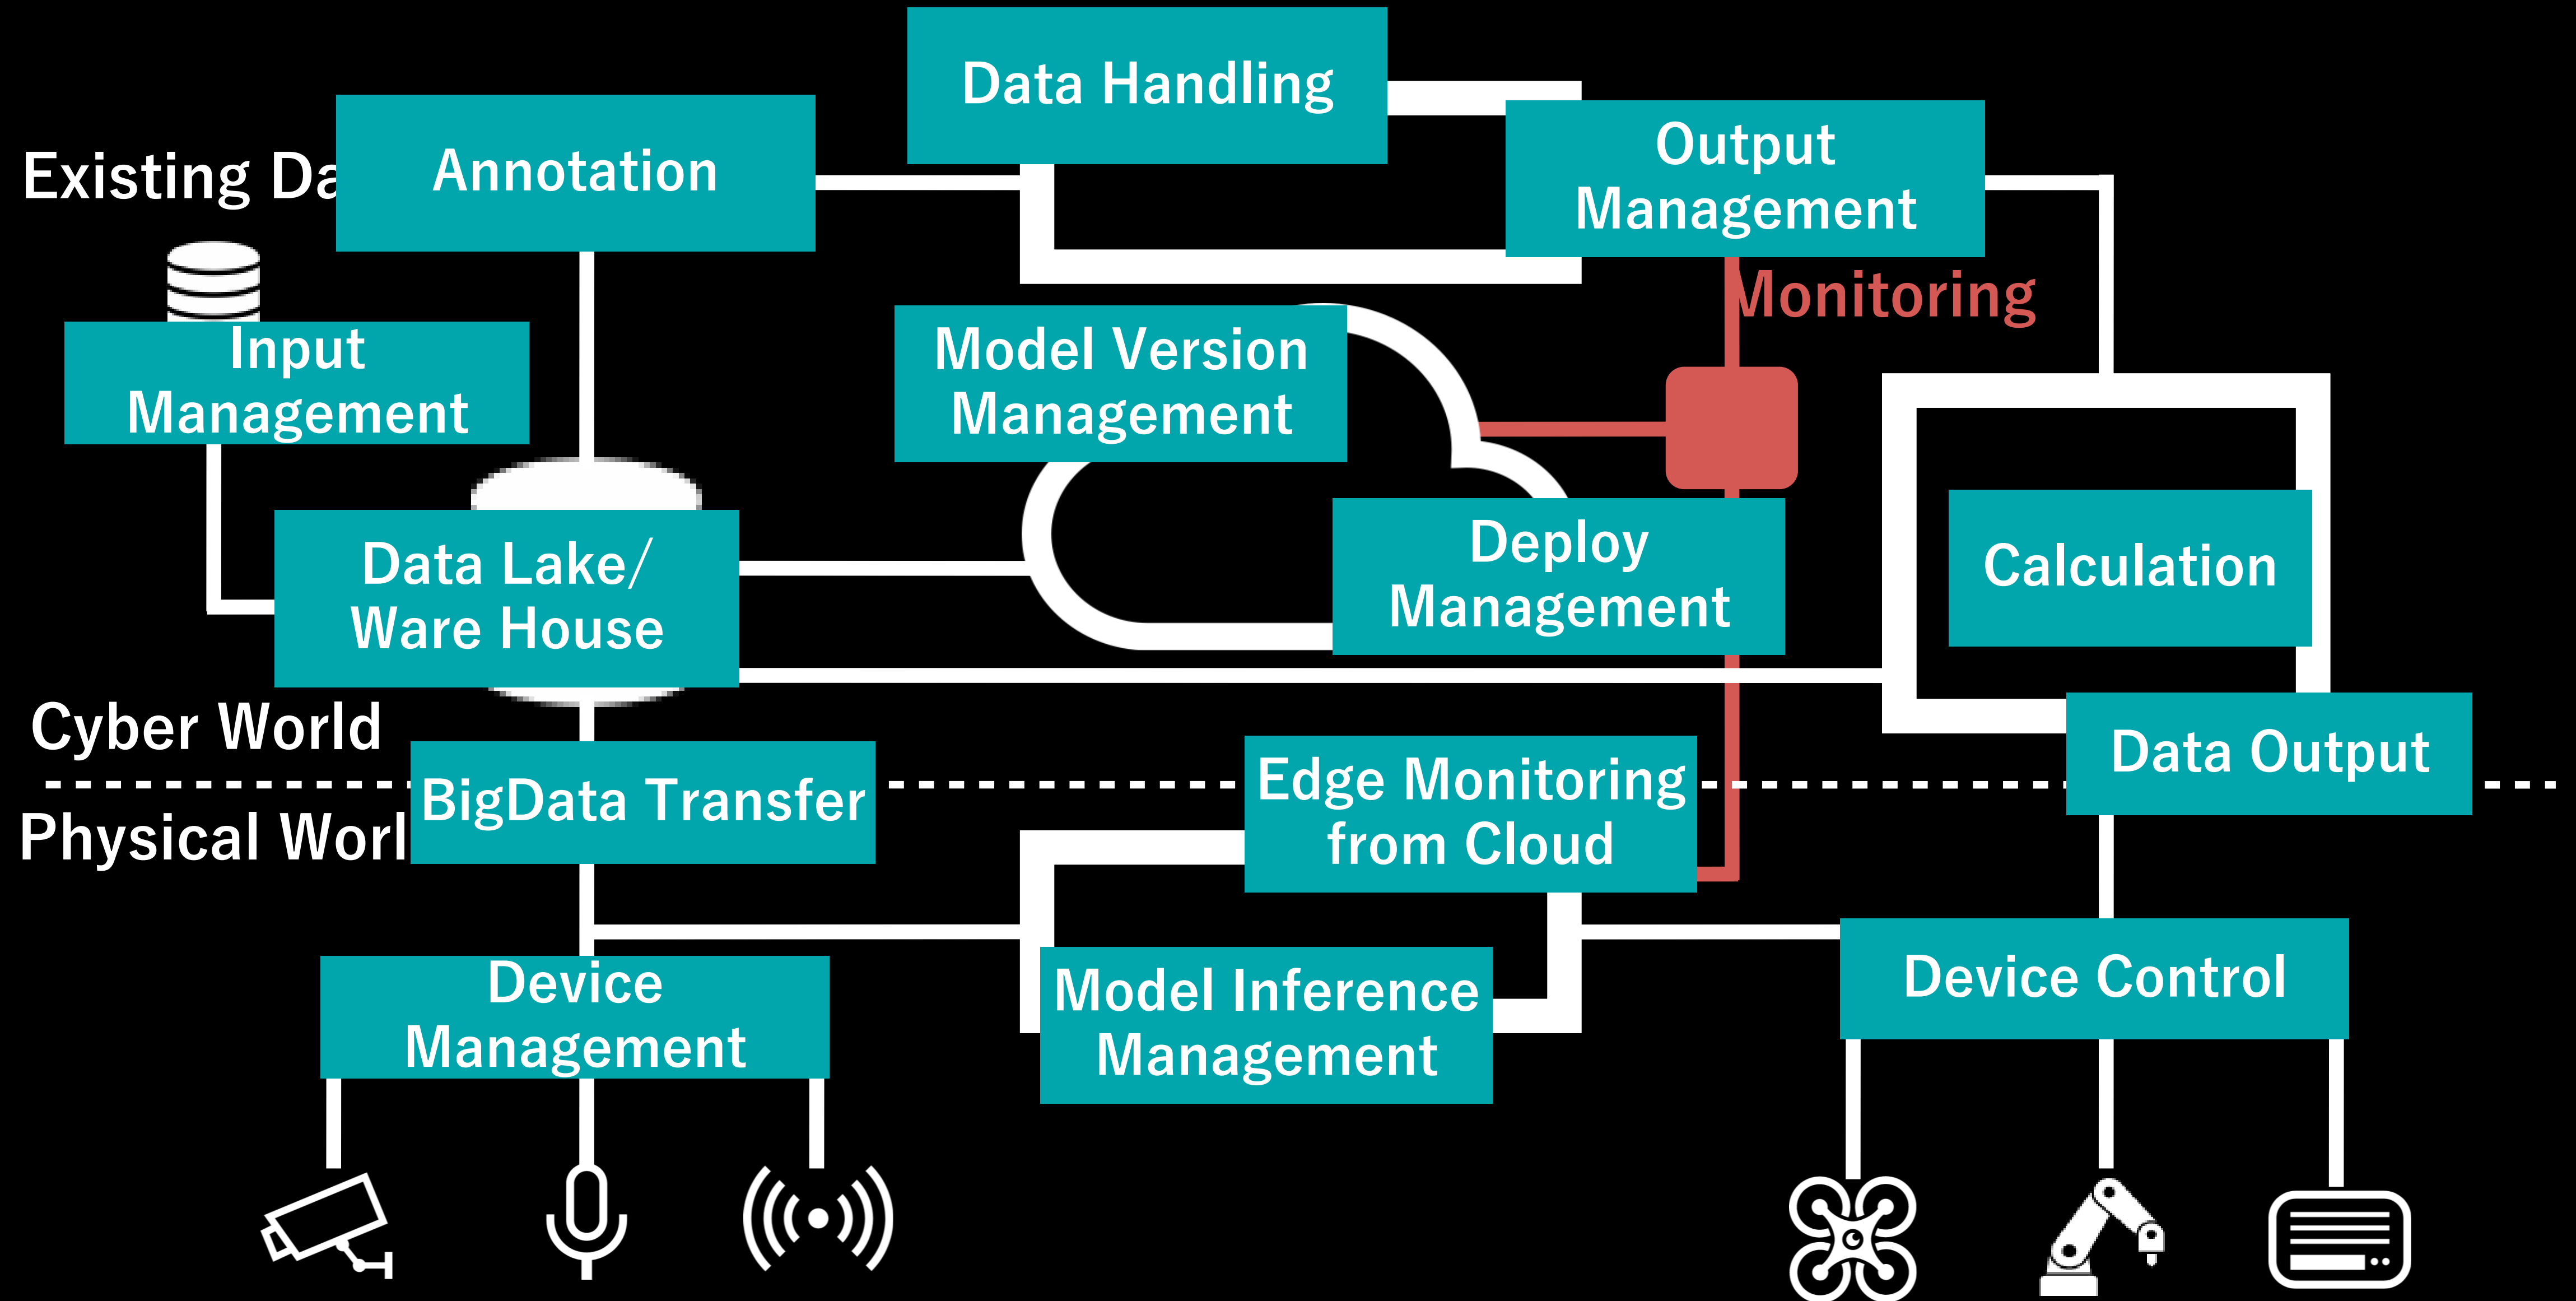

In order to successfully utilize AI,
**the creation of the algorithm is
just the 1st step**

Three Main Problems to Manage AI

-
- 1** **Data Collection/Annotation**
Gathering and annotating data is difficult and resource draining
 - 2** **Learning**
Model training and debugging is dependent on human skills and experience
 - 3** **Deploy**
A lot of investment in infrastructure is required to manage AI.

**ABEJA
PLATFORM**

End to End AI Platform

Key Features of ABEJA Platform

Data Collection/Annotation

1 Fully-scalable data collection and automatic annotation

Learning

2 Automate model management and deployment

Deploy

3 Fully-managed infrastructure of AI including GPU

1. Fully-scalable data collection and automatic annotation

Data Lake

Annotation Tools

Full Scalable

Auto-Annotation

2. Automate model management and deployment

**Validate
accuracy of
algorithm**

**Control
versions of
algorithms**

**Compare most
accurate
algorithms**

**Convert
Web API's**

**Automate
Deploy**

3. Fully-managed infrastructure of AI including GPU

Auto Scaling